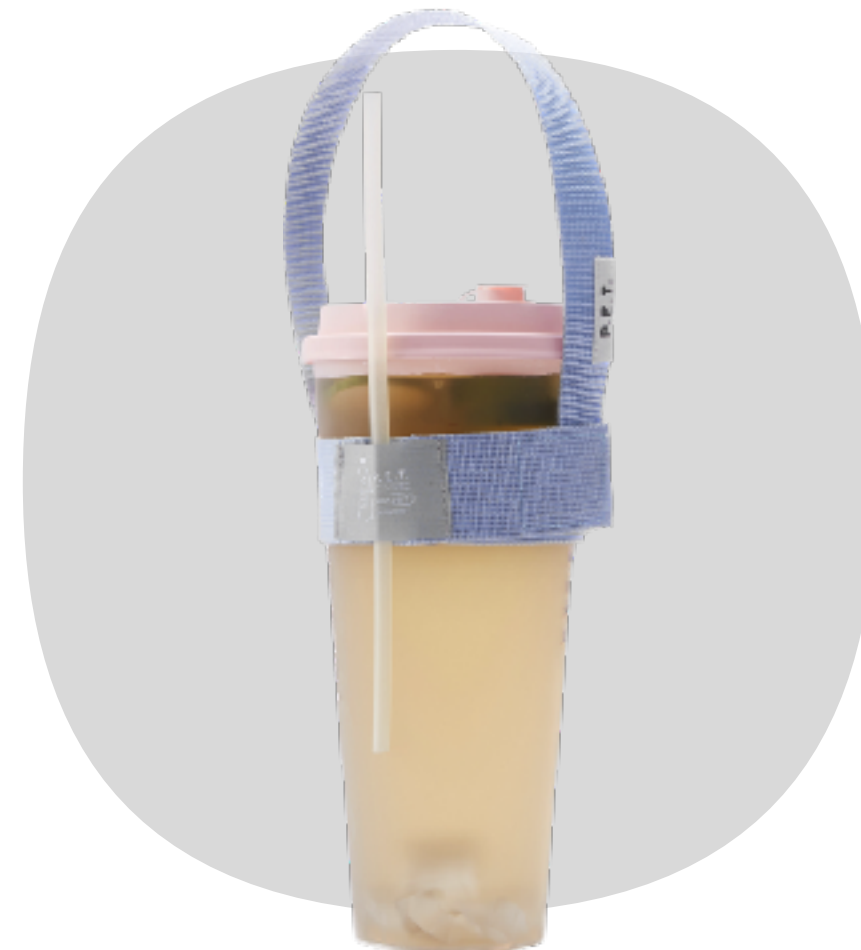

Cup Holder

Canvas

Made from 2 rPET bottles

56.88g carbon reduction

#21A0601

100% **2**
rPET PLASTIC BOTTLES

Dimension Hoop D33 x T3 cm;
Handle L31 x T2 cm

Material Recycled PET material

Testing Standard FZ/T 82006-2018;
GRS certification

Lead Time 20 days for mockup;
30 days for bulk production

Specifications /

MOQ 500 pcs for
standard colour;
1,000 pcs for
customized colour

Price S$3.45/ 1,000 pcs
S$3.00/ 3,000 pcs

Retail Price /

Mockup Fee S$300

Sample Fee /